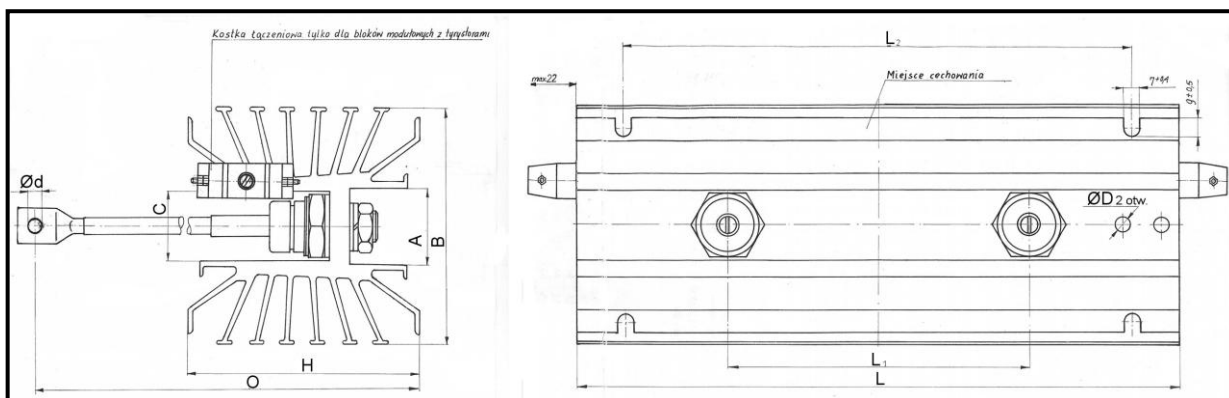

Assemblies type RS304 are design

Package details

A	B _{max}	C	$\varnothing d$	$\varnothing D$	H	$L \pm 1$	$L_1 \pm 1$	$L_2 \pm 1$	O
mm									
40	128	35	7	9	128	304	152	264	247

For further package information, please contact Sales & Marketing Department.
Do not scale.